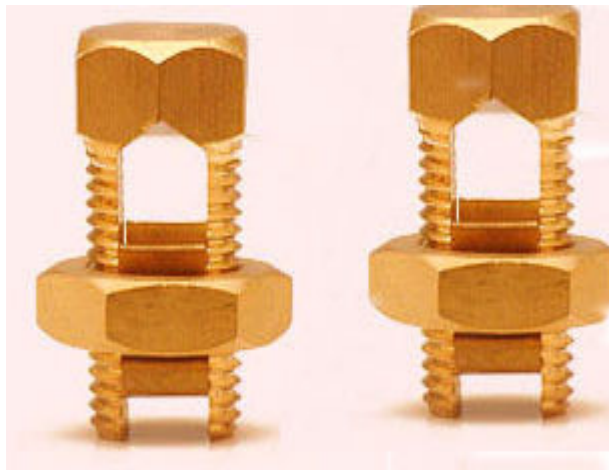

Line taps Brass Split Bolts Connectors

Line taps Brass Split Bolts Connectors

Brass Line Taps
Brass Split bolts Connectors

BRASS LINE TAPS BRASS SPLIT BOLT CONNECTORS TIN PLATED BRASS LINE TAPS

Copper Conductor size	A Height	B Slot	C HEX Across flats	D Across flats	E	Code Number
6 mm ²	20	4.10	12.6	13.25	4.90	BNLINDIA-6
10 mm ²	26.80	4.80	12.80	19.10	5.70	BNLINDIA-10
16 mm ²	26.10	5.80	12.80	19.10	5.70	BNLINDIA-16
25 mm ²	28.10	7.40	16.20	19.10	5.70	BNLINDIA-25
35 mm ²	35.20	7.90	18.60	24.00	6.35	BNLINDIA-35
50 mm ²	42.30	9.80	24.20	27.20	8.65	BNLINDIA-50
70 mm ²	44.60	11.30	24.10	27.20	8.65	BNLINDIA-70
95 mm ²	50.50	14.50	26.60	35.40	9.60	BNLINDIA-95
120 mm ²	57.70	16.50	30.20	35.40	12.20	BNLINDIA-120
185 mm ²	57.70	18.50	31.80	38.00	12.20	BNLINDIA-185
240 mm ²	72.70	22.50	40.20	48.20	14.20	BNLINDIA-240
300 mm ²	72.70	24.50	42.20	50.00	14.20	BNLINDIA-300
400 mm ²	76.70	26.50	48.20	56.00	16.20	BNLINDIA-400

We are a leading Manufacturers of Brass Line taps Brass Split Bolt Connectors electrical Brass Split bolts from Jamnagar state of India. We have our own Brass extrusion plant and make pressure pad body and nuts from high quality and high Copper CDA 360 Brass alloys. These line taps /Split bolts connectors are idea for connecting Copper to Copper cables and earthing grounding

conductors. These are used for high voltage overhead line electrical wiring as well.

We also have facility to CNC machine Brass line taps to offer precision and close tolerances.

Sizes of BRASS LINE TAPS : 6mm² , 10mm² ,16mm² , 25mm² , 35mm², 50mm², 70mm², 95/100 mm², 120mm², 185mm², 240mm², 300mm², 400 mm²,

Material for Line Taps Split bolt connectors: Brass CDA 360, Copper, Aluminium

Finish of Brass Line taps Brass Split Bolts: Tin plated and silver plated Line taps and split bolt connectors can be offered.