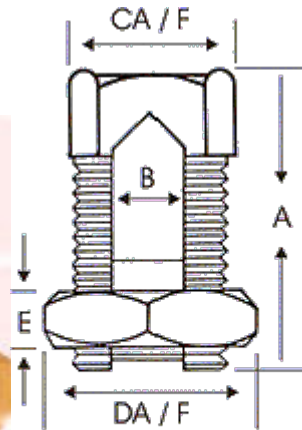

Line taps Brass Split Bolts Connectors

Line taps Brass Split Bolts Connectors

Brass Line Taps
Brass Split bolts Connectors

BRASS LINE TAPS BRASS SPLIT BOLT CONNECTORS TIN PLATED BRASS LINE TAPS

Copper Conductor size	A Height	B Slot	C HEX Across flats	D Across flats	E	Code Number
6 mm ²	20	4.10	12.6	13.25	4.90	BNLINDIA-6
10 mm ²	26.80	4.80	12.80	19.10	5.70	BNLINDIA-10
16 mm ²	26.10	5.80	12.80	19.10	5.70	BNLINDIA-16
25 mm ²	28.10	7.40	16.20	19.10	5.70	BNLINDIA-25
35 mm ²	35.20	7.90	18.60	24.00	6.35	BNLINDIA-35
50 mm ²	42.30	9.80	24.20	27.20	8.65	BNLINDIA-50
70 mm ²	44.60	11.30	24.10	27.20	8.65	BNLINDIA-70
95 mm ²	50.50	14.50	26.60	35.40	9.60	BNLINDIA-95
120 mm ²	57.70	16.50	30.20	35.40	12.20	BNLINDIA-120
185 mm ²	57.70	18.50	31.80	38.00	12.20	BNLINDIA-185
240 mm ²	72.70	22.50	40.20	48.20	14.20	BNLINDIA-240
300 mm ²	72.70	24.50	42.20	50.00	14.20	BNLINDIA-300
400 mm ²	76.70	26.50	48.20	56.00	16.20	BNLINDIA-400

We are a leading Manufacturers of Brass Line taps Brass Split Bolt Connectors electrical Brass Split bolts from Jamnagar state of India. We have our own Brass extrusion plant and make pressure pad body and nuts from high quality and high Copper CDA 360 Brass alloys. These line taps /Split bolts connectors are idea for connecting Copper to Copper cables and earthing grounding

conductors. These are used for high voltage overhead line electrical wiring as well.

We also have facility to CNC machine Brass line taps to offer precision and close tolerances.

Sizes of BRASS LINE TAPS : 6mm² , 10mm² ,16mm² , 25mm² , 35mm², 50mm², 70mm², 95/100 mm², 120mm², 185mm², 240mm², 300mm², 400 mm²,

Material for Line Taps Split bolt connectors: Brass CDA 360, Copper, Aluminium

Finish of Brass Line taps Brass Split Bolts: Tin plated and silver plated Line taps and split bolt connectors can be offered.