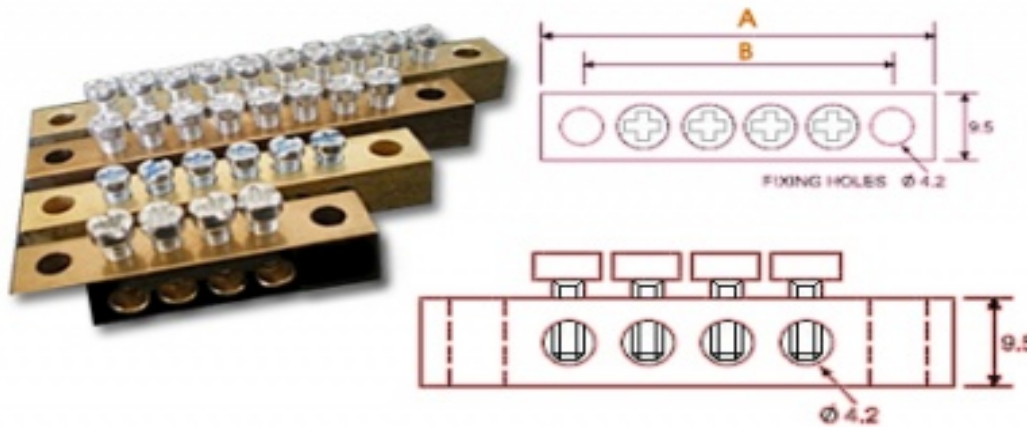

**Earthing Blocks earth bar strips**

**Earthing Blocks Earth Bar Strips**

**Brass Neutral links Single Pole  
Brass Earth bars Terminal bars**

no of poles/ways	Dimension A	dimension B
4	44	34
6	56	46
8	68	58
10	80	70

We offer these standard Brass earthing blocks, neutral blocks, terminal blocks, and Brass earthing bars for various electrical applications. We can offer earth bars up to 1 meter in length. We have the latest machinery in our factory in Jamnagar, India, and we are one of the leading manufacturers, exporters, and suppliers of Brass earth blocks from our country.

Finish: Natural, Nickel, tin

Screws: Combination pan head or cheese head screws of Steel or Brass

material: Brass CZ 121 CDA 360

**ADDRESS:**  
**BRASS NEUTRAL LINKS PRIVATE LIMITED**  
 Plot 12  
 GIDC Ind estate  
 Udyognagar