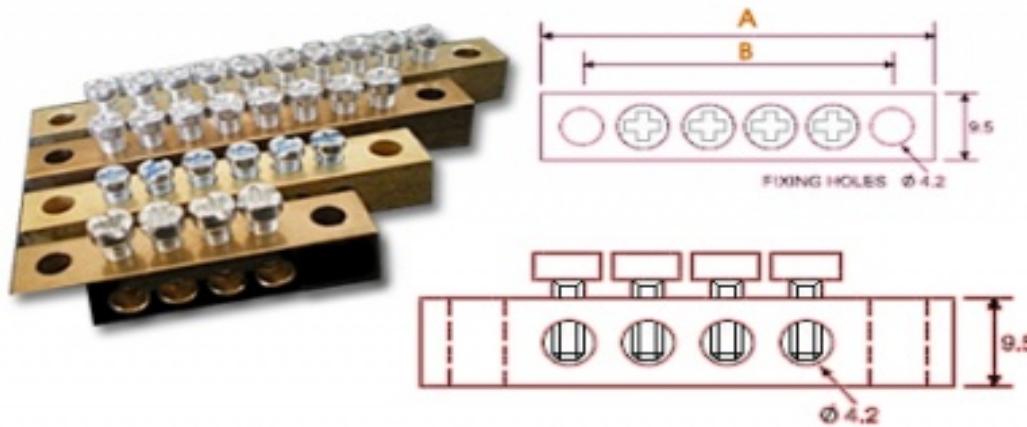

**Earthing Blocks earth bar strips**

**Earthing Blocks Earth Bar Strips**

**Brass Neutral links Single Pole  
Brass Earth bars Terminal bars**

| no of poles/ways | Dimension A | dimension B |
|------------------|-------------|-------------|
| 4                | 44          | 34          |
| 6                | 56          | 46          |
| 8                | 68          | 58          |
| 10               | 80          | 70          |

We offer these standard Brass earthing blocks, neutral blocks, terminal blocks, and Brass earthing bars for various electrical applications. We can offer earth bars up to 1 meter in length. We have the latest machinery in our factory in Jamnagar, India, and we are one of the leading manufacturers, exporters, and suppliers of Brass earth blocks from our country.

Finish: Natural, Nickel, tin

Screws: Combination pan head or cheese head screws of Steel or Brass

material: Brass CZ 121 CDA 360

**ADDRESS:**  
**BRASS NEUTRAL LINKS PRIVATE LIMITED**  
 Plot 12  
 GIDC Ind estate  
 Udyognagar