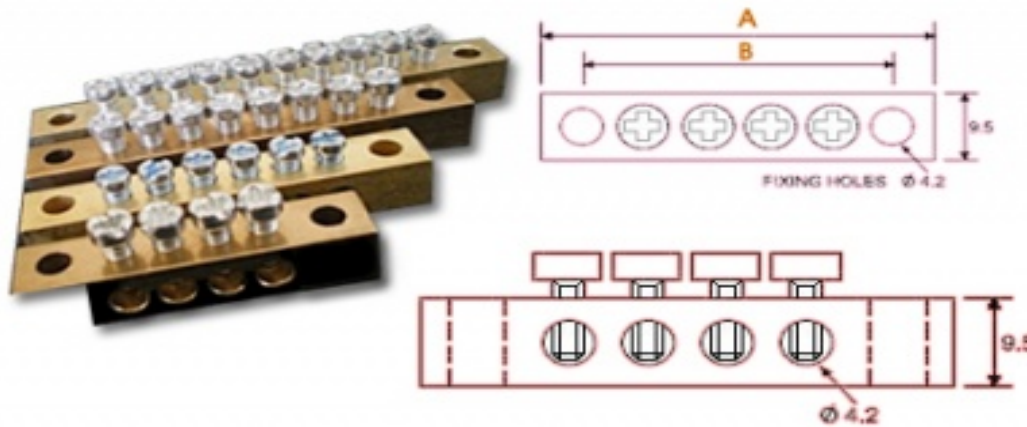

Earthing Blocks earth bar strips

Earthing Blocks Earth Bar Strips

**Brass Neutral links Single Pole
Brass Earth bars Terminal bars**

no of poles/ways	Dimension A	dimension B
4	44	34
6	56	46
8	68	58
10	80	70

We offer these standard Brass earthing blocks, neutral blocks, terminal blocks, and Brass earthing bars for various electrical applications. We can offer earth bars up to 1 meter in length. We have the latest machinery in our factory in Jamnagar, India, and we are one of the leading manufacturers, exporters, and suppliers of Brass earth blocks from our country.

Finish: Natural, Nickel, tin

Screws: Combination pan head or cheese head screws of Steel or Brass

material: Brass CZ 121 CDA 360

ADDRESS:
BRASS NEUTRAL LINKS PRIVATE LIMITED
 Plot 12
 GIDC Ind estate
 Udyognagar