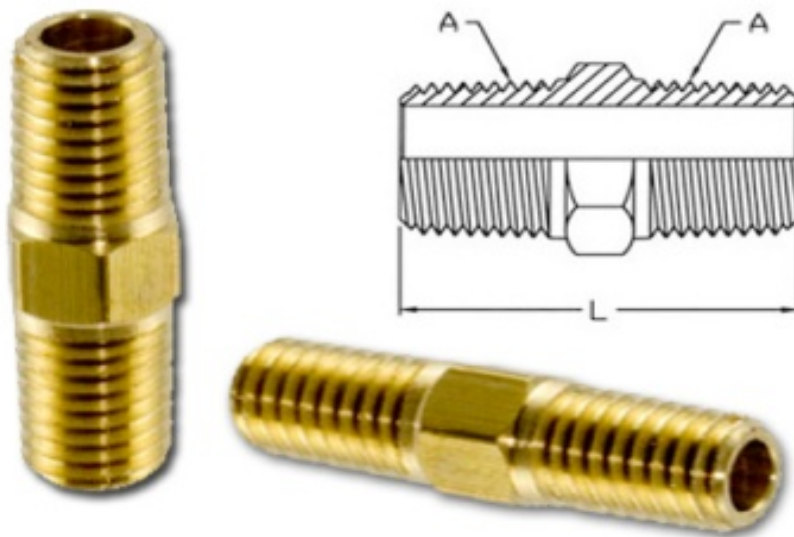

## Brass Hex Nipple Brass Nipples Equal Pipe Nipples

Brass Hex Nipple Brass Nipples Equal Pipe Nipples

Part Number	NPT NPTF Thread A	Length L	Inside Diameter	LBS/100 Pcs
BNLNipples-0202	1/8"-27	0.98	.22	2.4
BNLNipples-0202B	1/8"-27	0.98	.22	2.4
BNLNipples-0404	1/4"-18	1.37	.31	5.1
BNLNipples-0404B	1/4"-18	1.37	.31	5.1
BNLNipples-0606	3/8"-18	1.400	.44	7.3
BNLNipples-0606B	3/8"-18	1.400	.44	7.3
BNLNipples-0808	1/2"-14	1.400	.56	13.3
BNLNipples-0808B	1/2"-14	1.820	.56	13.3
BNLNipples-1212	3/4"-14	1.820	.75	18.6
BNLNipples-1212B	3/4"-14	1.820	.75	18.6

We manufacture and supply from our factory in Jamnagar india a host of Brass pipe fittings and threaded plumbing fittings. We specialize in Brass Hex nipples Brass Equal nipples Brass pipe nipples Brass running Nipples Closed Nipples in NPT NPTF BSP BSPT MNPT threads. These Brass Nipples hexagonal threaded nipples are made from CVDA 360 Bar stock and then machined on our high speed CNC machining centres.

The threads are finely measures with 'Go' and 'not go' thread gauges which are regularly calibrated.

Finish: Natural, Acid Dipped, Nickel plated

Material: CDA 360 Brass but can also offer in Stainless steel 304 Stainless Steel 316 material grade