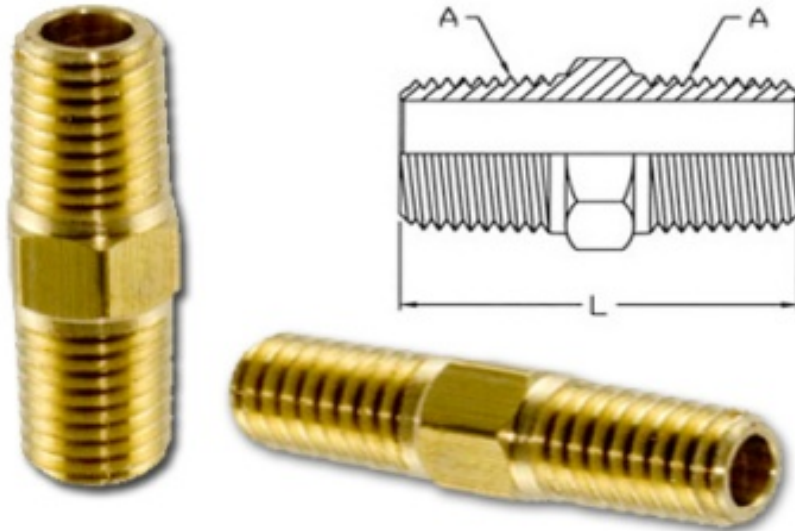

Brass Hex Nipple Brass Nipples Equal Pipe Nipples

Brass Hex Nipple Brass Nipples Equal Pipe Nipples

Part Number	NPT NPTF Thread A	Length L	Inside Diameter	LBS/100 Pcs
BNLNipples-0202	1/8"-27	0.98	.22	2.4
BNLNipples-0202B	1/8"-27	0.98	.22	2.4
BNLNipples-0404	1/4"-18	1.37	.31	5.1
BNLNipples-0404B	1/4"-18	1.37	.31	5.1
BNLNipples-0606	3/8"-18	1.400	.44	7.3
BNLNipples-0606B	3/8"-18	1.400	.44	7.3
BNLNipples-0808	1/2"-14	1.400	.56	13.3
BNLNipples-0808B	1/2"-14	1.820	.56	13.3
BNLNipples-1212	3/4"-14	1.820	.75	18.6
BNLNipples-1212B	3/4"-14	1.820	.75	18.6

We manufacture and supply from our factory in Jamnagar india a host of Brass pipe fittings and threaded plumbing fittings. We specialize in Brass Hex nipples Brass Equal nipples Brass pipe nipples Brass running Nipples Closed Nipples in NPT NPTF BSP BSPT MNPT threads. These Brass Nipples hexagonal threaded nipples are made from CVDA 360 Bar stock and then machined on our high speed CNC machining centres.

The threads are finely measures with 'Go' and 'not go' thread gauges which are regularly calibrated.

Finish: Natural, Acid Dipped, Nickel plated

Material: CDA 360 Brass but can also offer in Stainless steel 304 Stainless Steel 316 material grade
Threads: NPT NPTF (Dryseal), BSPT (R), BSPP (G) - BRITISH Standard Pipe and American National Pipe taper