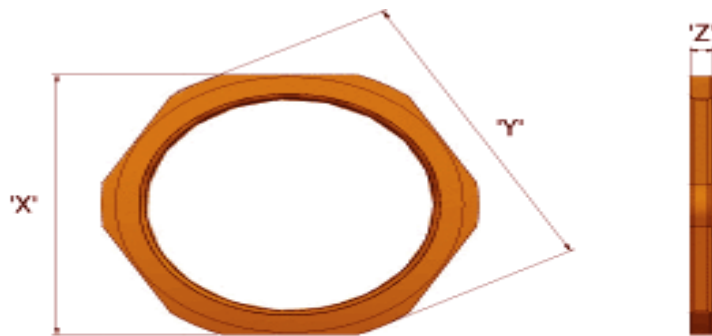

Brass Lock Nuts Brass Cable Gland Hex Lock Nuts

Brass Lock Nuts Brass Cable Gland Hex Lock Nuts

BRASS LOCK NUTS CABLE GLANDS
LOCK NUTS

BRASS LOCK NUTS BRASS HEX LOCK NUTS FOR CABLE GLANDS

We are one of the leading manufacturers and suppliers of Brass Lock nuts from Jamnagar India. We make Brass lock nuts from automatic machines and hollow Brass rods to ensure perfect quality.

These Brass Lock nuts are offered as an accessory for clamping cable glands and electrical conduit fittings. Our range of Brass nickel plated lock nuts is exported to 28 countries around the world. We offer Brass metric lock nuts, NPT lock nuts, panel nuts for electric and electronic use.

BRASS HEX LOCK NUTS BRASS LOCK NUTS HEX NUTS CABLE GLAND NUTS								
Cable Gland Size Metric	Across Flats 'X'	Across Corners 'Y'	'Z'	Cable Gland Size NPT *	Across Flats 'X'	Across Corners 'Y'	'Z'	
M16	19.0	21.2	3.2	-	-	-	-	-
M20	24.0	26.5	4.0	½"	27.0	30.0	4.7	
M25	30.0	32.5	4.0	¾"	30.0	32.5	4.7	
M32	41.0	46.5	4.0	1"	36.0	39.5	6.4	
M40	46.0	50.5	4.8	1¼"	46.0	50.5	6.4	
M50	65.0	70.8	4.7	1½"	55.0	60.6	6.4	
M63	80.0	88.0	6.4	2"	65.0	70.8	6.4	
M75	95.0	104.0	6.4	2½"	80.0	88.0	6.4	
M80	104.4	119.2	10.0	3"	95.0	107.0	6.4	
M90	106.4	119.2	10.0	3½"	127.0	143.0	9.0	
M100	127.0	139.0	9.0	4"	140.0	152.0	10.0	
M110	127.0	139.0	9.0	5"	170.0	187.0	10.0	
M115	127.0	139.0	9.0	6"	200.0	220.0	10.0	
M120	140.0	152.0	9.0	-	-	-	-	-