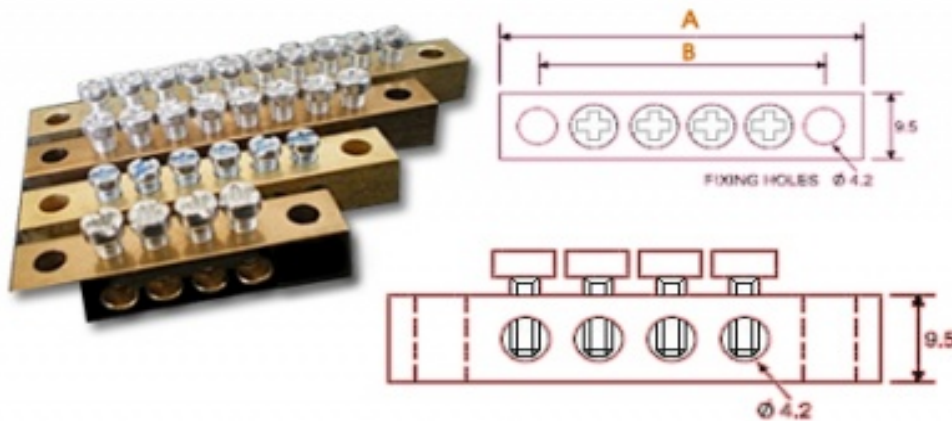

Brass Neutral links Single Pole Brass Earth bars Terminal bars

Brass Neutral links Single Pole Brass Earth bars Terminal bars

**Brass Neutral links Single Pole
Brass Earth bars Terminal bars**

We are manufacturers exporters suppliers from jamnagar India of a wide array of **Brass earth bars and Brass neutral links , Brass terminal bars ,Brass electrical terminals.** The most common range is single pole neutral links and terminal bars neutral bars. We make these standard bars on automatic CNC machines ensuring high quality and close tolerances. We also machine Copper and can offer Copper Neutral Links Copper earth bars

Brass Neutral Links Earth bars Brass Terminal bars Information	
<ul style="list-style-type: none"> • Material: Brass (CuZn39Pb3)c345, C 353, Copper 99.9% CDA 36000, c3602, c3604, c385, cz131,cz124, cz121, en 12164 - cw606n, CW 603n,CW 614n, cuzn36pb2, cuzn39pb3 & cuzn36pb3. - c377, c380, cz122, en 12165 - cw617n, cw612n, cuzn40pb2 & cuzn39pb2. • Finish: Self Colour, Tin plated, Silver plated • Screws: Steel combination head cheese head pan head with Zinc plating 	<ul style="list-style-type: none"> • These are only a few standrd size bars.We can always make bespoke custom made neutral links Brass terminal bars and Brass earth bars

ALL MEASUREMENTS IN MILLIMETRES

TABLE OF DESCRIPTION

Product Code	No. Of Ways	Measurement (A)	Measurement (B)
BN001	4	44.0	34.0
BN002	6	56.0	46.0
BN003	8	68.0	58.0
BN004	10	80.0	70.0

ADDEESS:**BRASS NEUTRAL LINKS PRIVATE LIMITED**