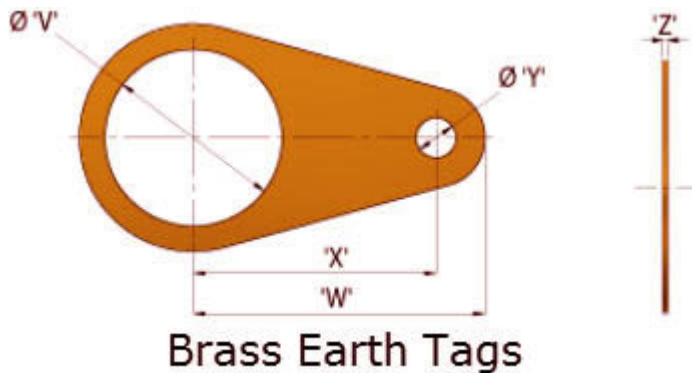

## Brass Earth Tags

### Brass Earth Tags

### BRASS EARTH TAGS FOR CABLE GLANDS

BRASS EARTH TAGS Ensure earth continuity is maintained between the Brass cable gland and the equipment . We can also produce Aluminium earth tags which should be used with Aluminium cable glands. These Brass earth tags (With or without screws) provide an earth bond attachment for a cable gland.As a standard practice Earth tags are manufactured in Brass but Stainless Steel earth tags are also available, but dimensions may differ slightly to those stated in the selection table below.The shape of Brass earth tags will vary for different sizes. These earth tags and other sheet metal components and parts are pressed from finest quality Brass sheets.

<b>BRASS EARTH TAGS DIMENSIONAL CHART</b>				
Gland Thread Size 'V'	'Y'	'W'	'X'	'Z'
M20	6.72	39.5	33.2	1.4-1.6
M25	6.85	45.6	36.4	1.4-1.6
M32	12.6	52.1	40.8	1.4-1.6
M40	13.4	59.7	44.2	1.4-1.6
M50	13.5	78.8	58.1	1.4-1.6
M63	13.5	87.5	66.6	1.4-1.6
M75	13.5	93.6	72.9	1.4-1.6
M80	14.0	128.2	104.2	1.4-1.6
M90	14.0	128.2	104.2	1.4-1.6
M100	14.0	128.2	104.2	1.9-2.1
M110	13.5	136.2	115.2	1.9-2.1
M115	13.5	141.2	120.2	1.9-2.1
M120	13.5	143.2	122.2	1.9-2.1
M130	13.5	153.2	128.2	1.9-2.1