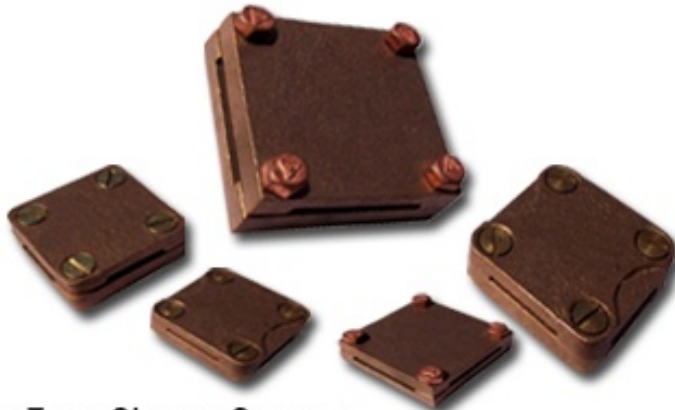

**Bronze Tape Clamps Copper Gunmetal Square tape clamps Tape Clips conductor clips**

**BRONZE SQUARE TAPE CLAMPS BRONZE CONDUCTOR TAPE CLIPS COPPER TAPE CLAMPS BRASS TAPE CLAMPS CLIPS FOR COPPER ERTHING CONDUCTORS**

**Bronze Tape Clamps Copper Gunmetal Square tape clamps Tape Clips conductor clips**

**Bronze Square Tape Clamps Copper Tape Clips and Clamps , Gunmetal cast Tape clamps, Gunmetal DC clips, earthing conductor clamps,** are used for the inter connection of multiple conductors Copper earthing tapes or for changes of direction which insure a low resistance,highly corrosion resistant connection. Copper Square Tape Clamps and Bronze Square clips clamps are used for forming straight through, cross or tee joints in earthing tape.

ITEM	DESCRIPTION	Conductor Size
Bronzeclamps253	Copper Square Tape Clamps	25 X 3 mm (1" x 1/8")
Bronzeclamps256	Copper Bronze Square Tape Clamps	25 X 6 mm (1" x 1/4")
Bronzeclamps313	Copper Square Tape Clamp	31 X 3 mm (1 1/4" x 1/8")
Bronzeclamps316	Bronze Square Tape clips Clamp	31 X 6 mm (1 1/4" x 1/4")
Bronzeclamps386	Brass Bronze Square Tape Clamp	38 X 6 mm (1 1/2" x 1/4")
Bronzeclamps503	Square Tape Clamp	50 X 3 mm( 2" x 1/8")
Bronzeclamps506	Square Tape Clamp	50 X 6 mm (2" x 1/4")

We also offer from our factory in Jamnagar india other Copper earthing tape and conductor fixings like ridge saddles, Copper DC tape clips, Brass tape clamps etc.

Material: Bronze Copper Gunmetal and Brass