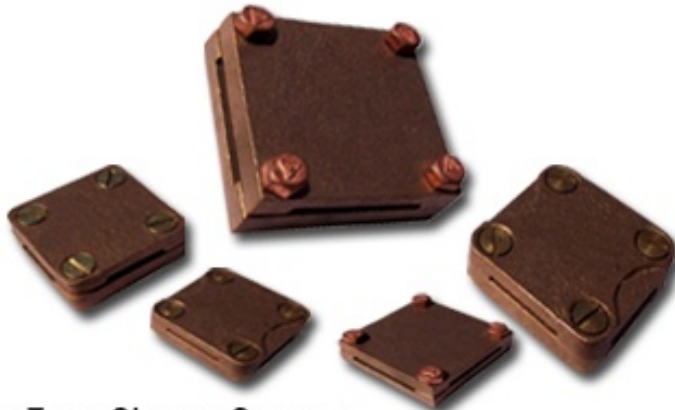

Bronze Tape Clamps Copper Gunmetal Square tape clamps Tape Clips conductor clips

BRONZE SQUARE TAPE CLAMPS BRONZE CONDUCTOR TAPE CLIPS COPPER TAPE CLAMPS BRASS TAPE CLAMPS CLIPS FOR COPPER ERTHING CONDUCTORS

Bronze Tape Clamps Copper Gunmetal Square tape clamps Tape Clips conductor clips

Bronze Square Tape Clamps Copper Tape Clips and Clamps , Gunmetal cast Tape clamps, Gunmetal DC clips, earthing conductor clamps, are used for the inter connection of multiple conductors Copper earthing tapes or for changes of direction which insure a low resistance,highly corrosion resistant connection. Copper Square Tape Clamps and Bronze Square clips clamps are used for forming straight through, cross or tee joints in earthing tape.

ITEM	DESCRIPTION	Conductor Size
Bronzeclamps253	Copper Square Tape Clamps	25 X 3 mm (1" x 1/8")
Bronzeclamps256	Copper Bronze Square Tape Clamps	25 X 6 mm (1" x 1/4")
Bronzeclamps313	Copper Square Tape Clamp	31 X 3 mm (1 1/4" x 1/8")
Bronzeclamps316	Bronze Square Tape clips Clamp	31 X 6 mm (1 1/4" x 1/4")
Bronzeclamps386	Brass Bronze Square Tape Clamp	38 X 6 mm (1 1/2" x 1/4")
Bronzeclamps503	Square Tape Clamp	50 X 3 mm(2" x 1/8")
Bronzeclamps506	Square Tape Clamp	50 X 6 mm (2" x 1/4")

We also offer from our factory in Jamnagar india other Copper earthing tape and conductor fixings like ridge saddles, Copper DC tape clips, Brass tape clamps etc.

Material: Bronze Copper Gunmetal and Brass