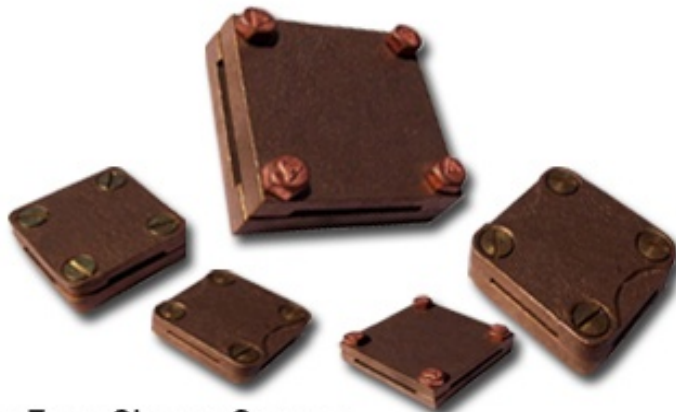

**Bronze Tape Clamps Copper Gunmetal Square tape clamps Tape Clips conductor clips**

**BRONZE SQUARE TAPE CLAMPS BRONZE CONDUCTOR TAPE CLIPS COPPER TAPE CLAMPS BRASS TAPE CLAMPS CLIPS FOR COPPER ERTHING CONDUCTORS**

**Bronze Tape Clamps Copper Gunmetal Square tape clamps Tape Clips conductor clips**

**Bronze Square Tape Clamps Copper Tape Clips and Clamps , Gunmetal cast Tape clamps, Gunmetal DC clips, earthing conductor clamps,** are used for the inter connection of multiple conductors Copper earthing tapes or for changes of direction which insure a low resistance,highly corrosion resistant connection. Copper Square Tape Clamps and Bronze Square clips clamps are used for forming straight through, cross or tee joints in earthing tape.

ITEM	DESCRIPTION	Conductor Size
Bronzeclamps253	Copper Square Tape Clamps	25 X 3 mm (1" x 1/8")
Bronzeclamps256	Copper Bronze Square Tape Clamps	25 X 6 mm (1" x 1/4")
Bronzeclamps313	Copper Square Tape Clamp	31 X 3 mm (1 1/4" x 1/8")
Bronzeclamps316	Bronze Square Tape clips Clamp	31 X 6 mm (1 1/4" x 1/4")
Bronzeclamps386	Brass Bronze Square Tape Clamp	38 X 6 mm (1 1/2" x 1/4")
Bronzeclamps503	Square Tape Clamp	50 X 3 mm( 2" x 1/8")
Bronzeclamps506	Square Tape Clamp	50 X 6 mm (2" x 1/4")

We also offer from our factory in Jamnagar india other Copper earthing tape and conductor fixings like ridge saddles, Copper DC tape clips, Brass tape clamps etc.

Material: Bronze Copper Gunmetal and Brass