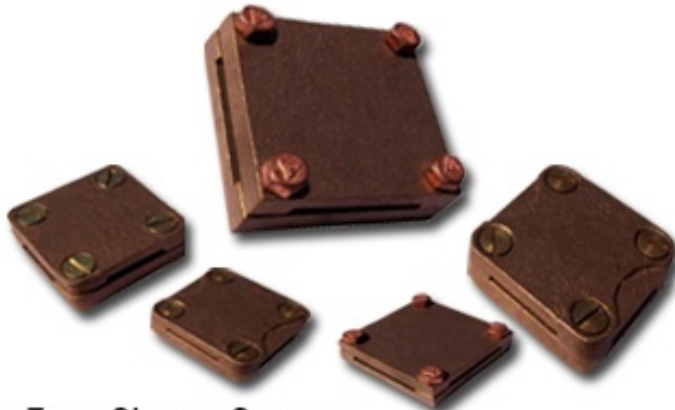

Bronze Tape Clamps Copper Gunmetal Square tape clamps Tape Clips conductor clips

BRONZE SQUARE TAPE CLAMPS BRONZE CONDUCTOR TAPE CLIPS COPPER TAPE CLAMPS BRASS TAPE CLAMPS CLIPS FOR COPPER EARTHING CONDUCTORS

Bronze Tape Clamps Copper Gunmetal Square tape clamps Tape Clips conductor clips

Bronze Square Tape Clamps Copper Tape Clips and Clamps , Gunmetal cast Tape clamps, Gunmetal DC clips, earthing conductor clamps, are used for the inter connection of multiple conductors Copper earthing tapes or for changes of direction which insure a low resistance,highly corrosion resistant connection. Copper Square Tape Clamps and Bronze Square clips clamps are used for forming straight through, cross or tee joints in earthing tape.

ITEM	DESCRIPTION	Conductor Size
Bronzeclamps253	Copper Square Tape Clamps	25 X 3 mm (1" x 1/8")
Bronzeclamps256	Copper Bronze Square Tape Clamps	25 X 6 mm (1" x 1/4")
Bronzeclamps313	Copper Square Tape Clamp	31 X 3 mm (1 1/4" x 1/8")
Bronzeclamps316	Bronze Square Tape clips Clamp	31 X 6 mm (1 1/4" x 1/4")
Bronzeclamps386	Brass Bronze Square Tape Clamp	38 X 6 mm (1 1/2" x 1/4")
Bronzeclamps503	Square Tape Clamp	50 X 3 mm(2" x 1/8")
Bronzeclamps506	Square Tape Clamp	50 X 6 mm (2" x 1/4")

We also offer from our factory in Jamnagar india other Copper earthing tape and conductor fixings like ridge saddles, Copper DC tape clips, Brass tape clamps etc.

Material: Bronze Copper Gunmetal and Brass