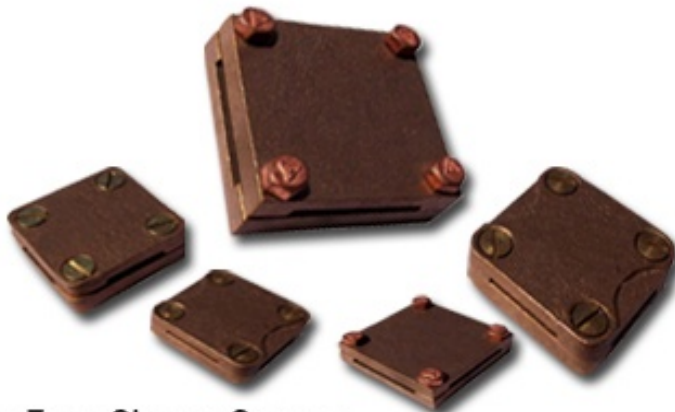

Bronze Tape Clamps Copper Gunmetal Square tape clamps Tape Clips conductor clips

BRONZE SQUARE TAPE CLAMPS BRONZE CONDUCTOR TAPE CLIPS COPPER TAPE CLAMPS BRASS TAPE CLAMPS CLIPS FOR COPPER ERTHING CONDUCTORS

Bronze Tape Clamps Copper Gunmetal Square tape clamps Tape Clips conductor clips

Bronze Square Tape Clamps Copper Tape Clips and Clamps , Gunmetal cast Tape clamps, Gunmetal DC clips, earthing conductor clamps, are used for the inter connection of multiple conductors Copper earthing tapes or for changes of direction which insure a low resistance,highly corrosion resistant connection. Copper Square Tape Clamps and Bronze Square clips clamps are used for forming straight through, cross or tee joints in earthing tape.

ITEM	DESCRIPTION	Conductor Size
Bronzeclamps253	Copper Square Tape Clamps	25 X 3 mm (1" x 1/8")
Bronzeclamps256	Copper Bronze Square Tape Clamps	25 X 6 mm (1" x 1/4")
Bronzeclamps313	Copper Square Tape Clamp	31 X 3 mm (1 1/4" x 1/8")
Bronzeclamps316	Bronze Square Tape clips Clamp	31 X 6 mm (1 1/4" x 1/4")
Bronzeclamps386	Brass Bronze Square Tape Clamp	38 X 6 mm (1 1/2" x 1/4")
Bronzeclamps503	Square Tape Clamp	50 X 3 mm(2" x 1/8")
Bronzeclamps506	Square Tape Clamp	50 X 6 mm (2" x 1/4")

We also offer from our factory in Jamnagar india other Copper earthing tape and conductor fixings like ridge saddles, Copper DC tape clips, Brass tape clamps etc.

Material: Bronze Copper Gunmetal and Brass