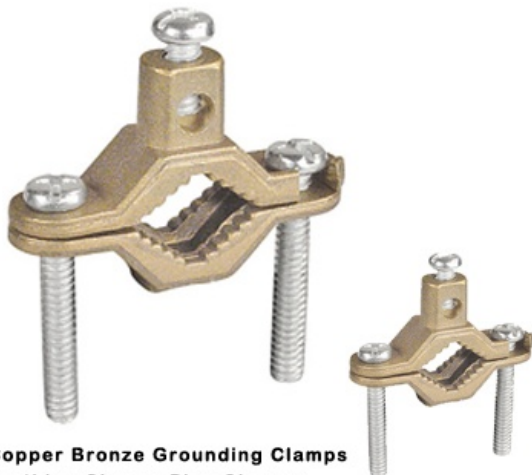

Copper Bronze Grounding Clamps Earthing Clamps Pipe Clamps

**Copper Bronze Grounding Clamps Earthing Clamps
Pipe Clamps**

Bronze Grounding Clamps Copper Grounding Clamps Direct Burial Pipe clamps Rebar Pipe clamps from India

**Copper Bronze Grounding Clamps
Earthing Clamps Pipe Clamps**

**Copper Bronze Grounding Clamps
Earthing Clamps Pipe Clamps**

Bronze Pipe clamps Copper pipe clamps Bronze Grounding Clamps We offer:

- Brass Grounding clamps Copper Grounding Clamps
- Copper Grounding Connectors Bronze Grounding Clamps
- Bronze Clamps Copper Clamps Bronze Grounding Connectors with lay in Lugs
- Copper Bronze Grounding lugs Grounding Rod Accessories
- Copper Bronze direct burial pipe clamps
- Bronze cast clamps Copper casting clamps
- 50 Ampere direct burial Copper lay in lugs with Tinplating
- Bronze couplers and couplings for earth rods

Pipe Range: 1/2" - 1" Rebar Range: 3/8" - 1" Ground Rod Range: 1/4" - 1"

- Allied fittings i.e. Stainless Steel screws Bronze ground earth grounding Gun metals castings

cast Clamps , Couplers, Bronze, Gun metals fittings parts components casting parts.

KEYWORDS:

Bronze Grounding Clamps , Copper Grounding Clamps, Direct Burial Pipe clamps, Rebar Pipe clamps, Earth rod clamps, ground rod clamps, direct burial bronze clamps, rebar clamps, grounding connectors, copper lay in lugs, Bronze couplings,