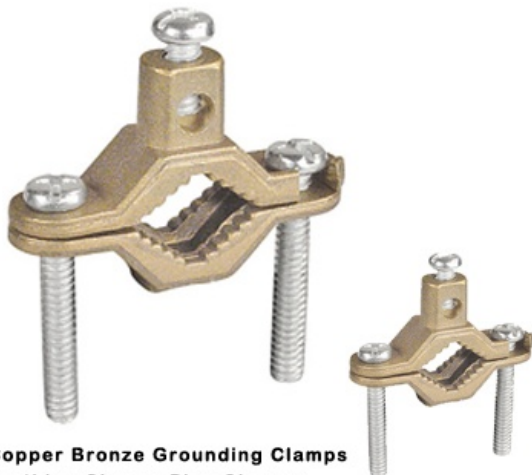

Copper Bronze Grounding Clamps Earthing Clamps Pipe Clamps

Copper Bronze Grounding Clamps Earthing Clamps Pipe Clamps

Bronze Grounding Clamps Copper Grounding Clamps Direct Burial Pipe clamps Rebar Pipe clamps from India

**Copper Bronze Grounding Clamps
Earthing Clamps Pipe Clamps**

**Copper Bronze Grounding Clamps
Earthing Clamps Pipe Clamps**

Bronze Pipe clamps Copper pipe clamps Bronze Grounding Clamps We offer:

- Brass Grounding clamps Copper Grounding Clamps
- Copper Grounding Connectors Bronze Grounding Clamps
- Bronze Clamps Copper Clamps Bronze Grounding Connectors with lay in Lugs
- Copper Bronze Grounding lugs Grounding Rod Accessories
- Copper Bronze direct burial pipe clamps
- Bronze cast clamps Copper casting clamps
- 50 Ampere direct burial Copper lay in lugs with Tinplating
- Bronze couplers and couplings for earth rods

Pipe Range: 1/2" - 1" Rebar Range: 3/8" - 1" Ground Rod Range: 1/4" - 1"

- Allied fittings i.e. Stainless Steel screws Bronze ground earth grounding Gun metals castings

cast Clamps , Couplers, Bronze, Gun metals fittings parts components casting parts.