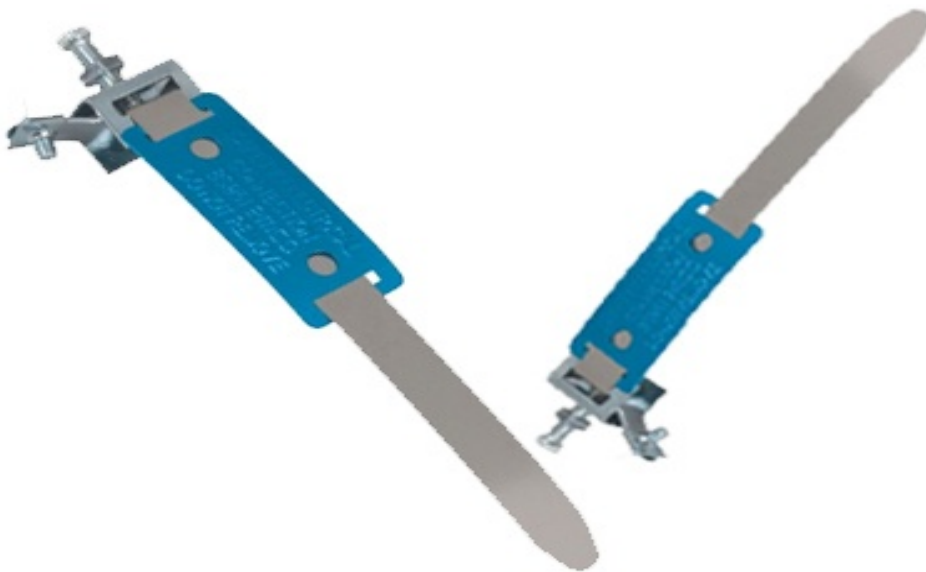

## EC15 Type Bronze Earth Clamps Ec14 type clamps Earthing pipe clamps BS 951

---

### EC15 Type Bronze Earth Clamps Ec14 type clamps Earthing pipe clamps BS 951

We offer a very competitive range of Brass earthing clamps Brass earth pipe clamps with Bronze, Aluminium and Stainless Steel connection parts to BS 951. Our range of EC15 Clamps , Ec 14 type clamps and pipe connectors is used mainly in UK and Europe. These clamps are supplied with Brass screws and nuts and Bronze stirrup.

**EC15 Type Bronze Earth Clamps Ec14 type  
clamps Earthing pipe clamps BS 951**

---

### EC15 CLAMP 135MM STRAP

---

- For use in all conditions
- Conforms to BS951:1999
- Phosphor bronze strap and body
- Fits 12-32mm diameter pipe

Finish: natural

---

**ADDEESS:**  
**BRASS NEUTRAL LINKS PRIVATE LIMITED**  
Plot 12  
GIDC Ind estate  
Udyognagar