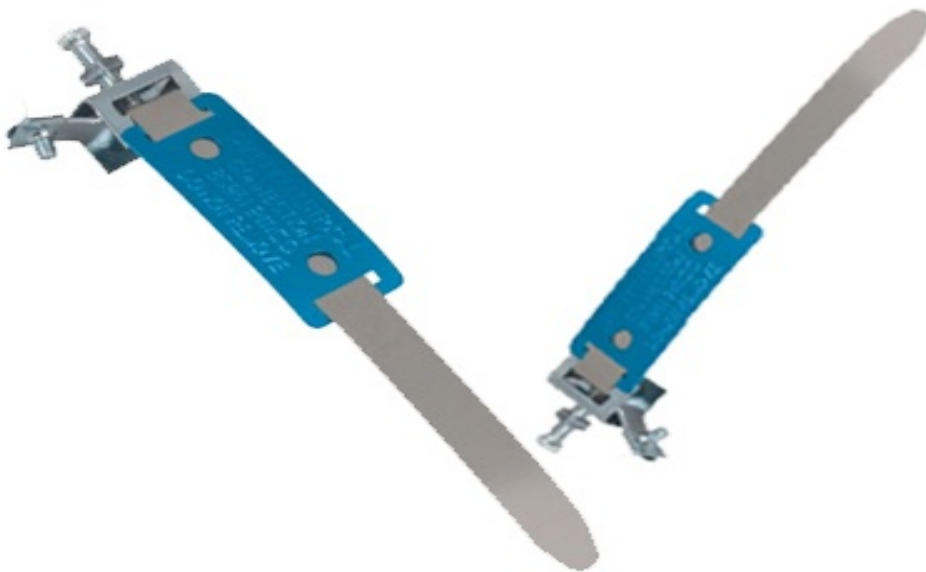

EC15 Type Bronze Earth Clamps Ec14 type clamps Earthing pipe clamps BS 951

EC15 Type Bronze Earth Clamps Ec14 type clamps Earthing pipe clamps BS 951

We offer a very competitive range of Brass earthing clamps Brass earth pipe clamps with Bronze, Aluminium and Stainless Steel connection parts to BS 951. Our range of EC15 Clamps , Ec 14 type clamps and pipe connectors is used mainly in UK and Europe. These clamps are supplied with Brass screws and nuts and Bronze stirrup.

**EC15 Type Bronze Earth Clamps Ec14 type
clamps Earthing pipe clamps BS 951**

EC15 CLAMP 135MM STRAP

- For use in all conditions
- Conforms to BS951:1999
- Phosphor bronze strap and body
- Fits 12-32mm diameter pipe