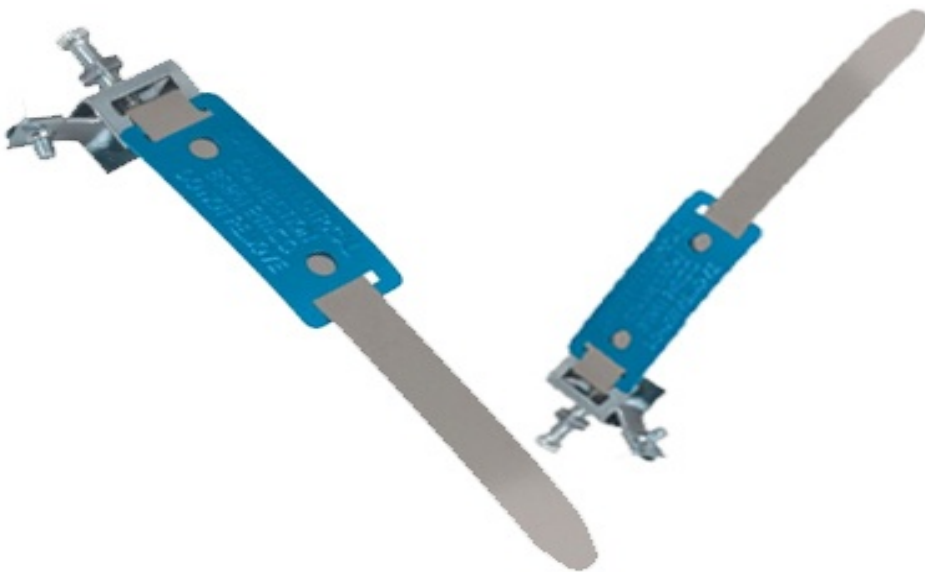

EC15 Type Bronze Earth Clamps Ec14 type clamps Earthing pipe clamps BS 951

EC15 Type Bronze Earth Clamps Ec14 type clamps Earthing pipe clamps BS 951

We offer a very competitive range of Brass earthing clamps Brass earth pipe clamps with Bronze, Aluminium and Stainless Steel connection parts to BS 951. Our range of EC15 Clamps , Ec 14 type clamps and pipe connectors is used mainly in UK and Europe. These clamps are supplied with Brass screws and nuts and Bronze stirrup.

**EC15 Type Bronze Earth Clamps Ec14 type
clamps Earthing pipe clamps BS 951**

EC15 CLAMP 135MM STRAP

- For use in all conditions
- Conforms to BS951:1999
- Phosphor bronze strap and body
- Fits 12-32mm diameter pipe