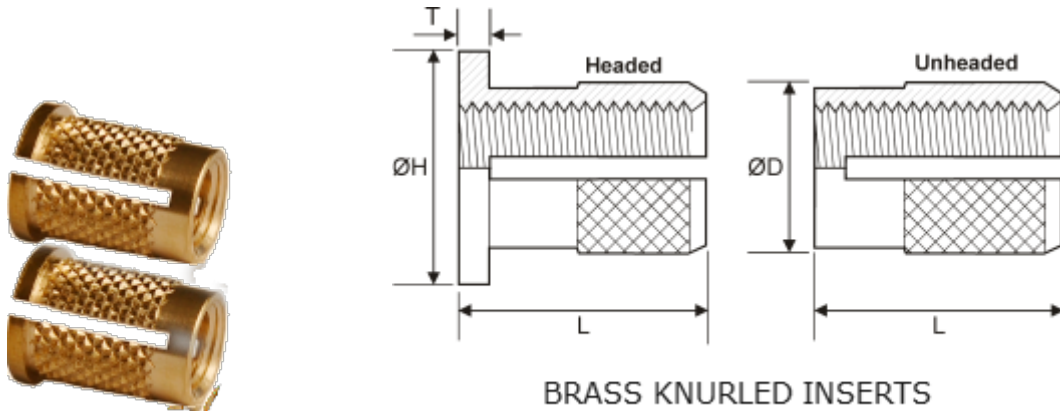

**Expansion inserts Knurled Brass inserts Expansion moulding inserts**

**Expansion Inserts Knurled Brass Inserts Expansion Moulding Inserts**

BRASS KNURLED INSERTS

**Brass Inserts from india- Brass Expansion inserts Knurled Brass inserts Expansion moulding inserts**

Brass insert Thread Size	inserts Length L	ØH	T	Hole
M2	3.9	4.8	0.43	3.2
M2.5	4.7	5.5	0.51	4.0
M3	4.7	5.5	0.51	4.0
M3.5	6.3	6.4	0.66	4.7
M4	7.9	7.1	0.82	5.5
M5	9.4	7.9	0.99	6.3
M6	12.6	9.5	1.25	8.0
M8	12.6	11.1	1.25	9.6

We are one of the largest manufacturers of Brass moulding inserts and Brass expansion inserts from Jamnagar India. We offer a range of expansion inserts expansion fasteners which can be used with timber , wood or concrete. These Brass threaded inserts and brass inserts for cold-set installation into plastics are very easy to use .We are a custom manufacturer of precision screw machined & turned inserts Brass expansion fasteners Brass expansion nuts etc including brass, stainless steel & steel inserts. Materials used also include C360, C145 & C544 copper, C12L14, C1215 & C1144.