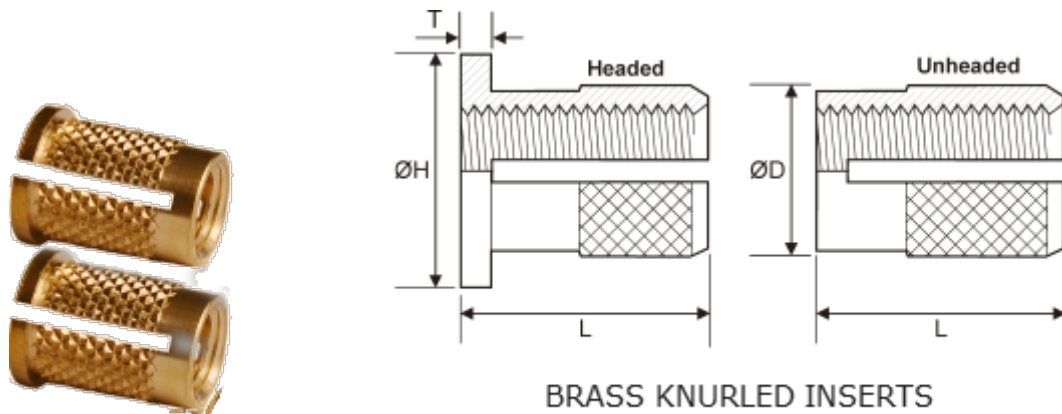

Expansion inserts Knurled Brass inserts Expansion moulding inserts

Expansion Inserts Knurled Brass Inserts Expansion Moulding Inserts

BRASS KNURLED INSERTS

Brass Inserts from india- Brass Expansion inserts Knurled Brass inserts Expansion moulding inserts

Brass insert Thread Size	inserts Length L	ØH	T	Hole
M2	3.9	4.8	0.43	3.2
M2.5	4.7	5.5	0.51	4.0
M3	4.7	5.5	0.51	4.0
M3.5	6.3	6.4	0.66	4.7
M4	7.9	7.1	0.82	5.5
M5	9.4	7.9	0.99	6.3
M6	12.6	9.5	1.25	8.0
M8	12.6	11.1	1.25	9.6

We are one of the largest manufacturers of Brass moulding inserts and Brass expansion inserts from Jamnagar India. We offer a range of expansion inserts expansion fasteners which can be used with timber , wood or concrete. These Brass threaded inserts and brass inserts for cold-set installation into plastics are very easy to use .We are a custom manufacturer of precision screw machined & turned inserts Brass expansion fasteners Brass expansion nuts etc including brass, stainless steel & steel inserts. Materials used also include C360, C145 & C544 copper, C12L14, C1215 & C1144.