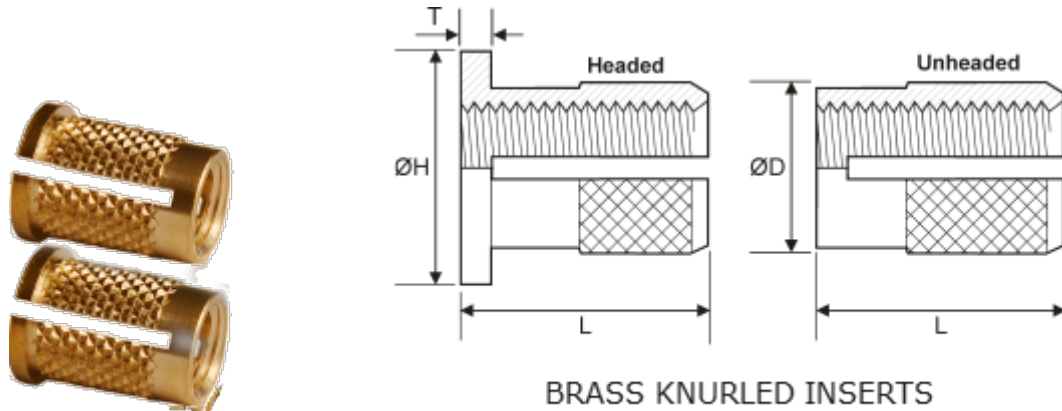

Expansion inserts Knurled Brass inserts Expansion moulding inserts

Expansion Inserts Knurled Brass Inserts Expansion Moulding Inserts

BRASS KNURLED INSERTS

Brass Inserts from india- Brass Expansion inserts Knurled Brass inserts Expansion moulding inserts

Brass insert Thread Size	inserts Length L	ØH	T	Hole
M2	3.9	4.8	0.43	3.2
M2.5	4.7	5.5	0.51	4.0
M3	4.7	5.5	0.51	4.0
M3.5	6.3	6.4	0.66	4.7
M4	7.9	7.1	0.82	5.5
M5	9.4	7.9	0.99	6.3
M6	12.6	9.5	1.25	8.0
M8	12.6	11.1	1.25	9.6

We are one of the largest manufacturers of Brass moulding inserts and Brass expansion inserts from Jamnagar India. We offer a range of expansion inserts expansion fasteners which can be used with timber , wood or concrete. These Brass threaded inserts and brass inserts for cold-set installation into plastics are very easy to use .We are a custom manufacturer of precision screw machined & turned inserts Brass expansion fasteners Brass expansion nuts etc including brass, stainless steel & steel inserts. Materials used also include C360, C145 & C544 copper, C12L14, C1215 & C1144.