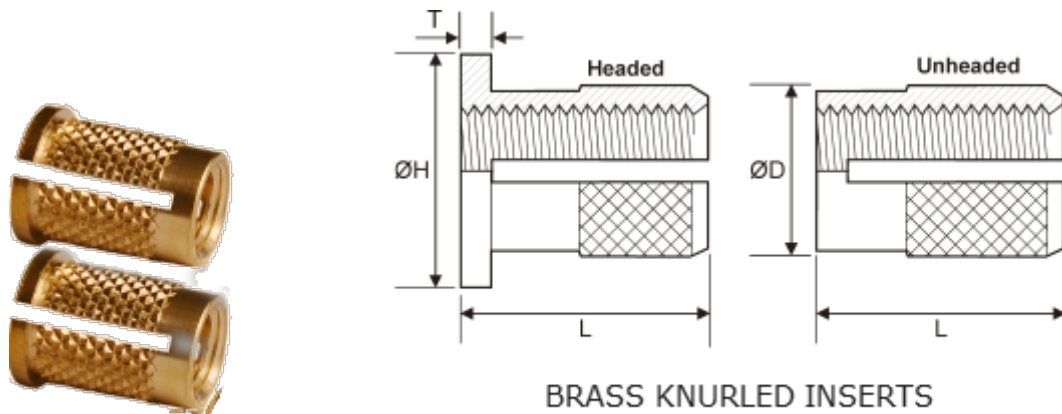

**Expansion inserts Knurled Brass inserts Expansion moulding inserts**

**Expansion Inserts Knurled Brass Inserts Expansion Moulding Inserts**

BRASS KNURLED INSERTS

**Brass Inserts from india- Brass Expansion inserts Knurled Brass inserts Expansion moulding inserts**

Brass insert Thread Size	inserts Length L	ØH	T	Hole
M2	3.9	4.8	0.43	3.2
M2.5	4.7	5.5	0.51	4.0
M3	4.7	5.5	0.51	4.0
M3.5	6.3	6.4	0.66	4.7
M4	7.9	7.1	0.82	5.5
M5	9.4	7.9	0.99	6.3
M6	12.6	9.5	1.25	8.0
M8	12.6	11.1	1.25	9.6

We are one of the largest manufacturers of Brass moulding inserts and Brass expansion inserts from Jamnagar India. We offer a range of expansion inserts expansion fasteners which can be used with timber , wood or concrete. These Brass threaded inserts and brass inserts for cold-set installation into plastics are very easy to use .We are a custom manufacturer of precision screw machined & turned inserts Brass expansion fasteners Brass expansion nuts etc including brass, stainless steel & steel inserts. Materials used also include C360, C145 & C544 copper, C12L14, C1215 & C1144.