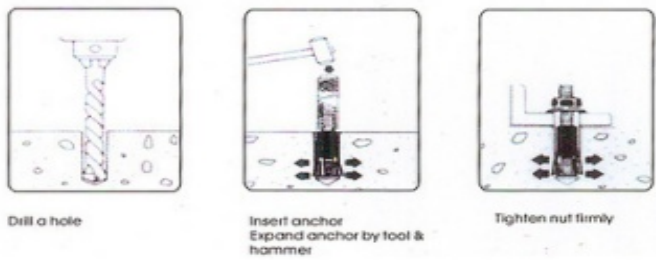

Brass Anchor Bolts

Brass Anchor Bolts

BRASS ANCHOR BOLTS / BRASS SLOTTED ANCHORS

Brass Anchor Bolts Size	Diameter	Lengths
M5	6.5mm	20mm
M6	8mm	22mm
M8	10mm	29mm
M10	12mm	33mm
M12	15mm	38mm

We at our factory in Jamnagar India manufacture and supply a wide range of Brass Anchor Bolts Brass Slotted anchors Brass Drop anchors for fixing use.

➔ Applications : Threaded rod downspouts for ceilings, small support elements, insulation rails, secondary wood and metal structures.

➔ Type of installation: Pre-positioned installation. Remote assembly.