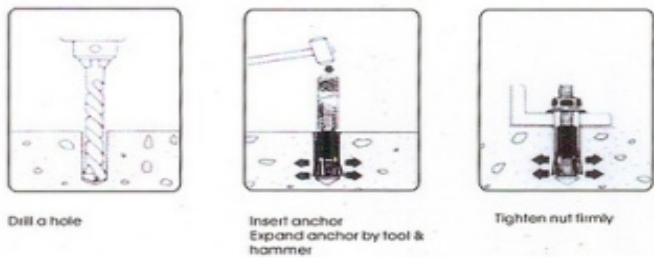

Brass Anchor Bolts

Brass Anchor Bolts

BRASS ANCHOR BOLTS / BRASS SLOTTED ANCHORS

Brass Anchor Bolts Size	Diameter	Lengths
M5	6.5mm	20mm
M6	8mm	22mm
M8	10mm	29mm
M10	12mm	33mm
M12	15mm	38mm

We at our factory in Jamnagar India manufacture and supply a wide range of Brass Anchor Bolts Brass Slotted anchors Brass Drop anchors for fixing use.

➡ Applications : Threaded rod downspouts for ceilings, small support elements, insulation rails, secondary wood and metal structures.

➡ Type of installation: Pre-positioned installation. Remote assembly.