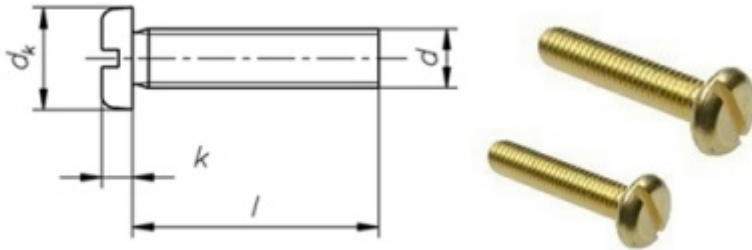

**DIN 85 Brass Screws Brass Slotted Pan head machine Screws DIN EN ISO 1580**

**DIN 85 Brass Screws Brass Slotted Pan head machine Screws DIN EN ISO 1580**

DIN 85 Brass Screws Brass Pan head machine Screws  
DIN EN ISO 1580 Brass Slotted Pan head Screws

**DIN 85 Brass Screws Brass Pan head machine Screws DIN EN ISO 1580 Brass Slotted Pan head Screws**

d	dk	k	L max length
M 3	6	1,8	60
M 4	8,0	2,4	65
M 5	10	3,0	100
M 6	12,0	3,6	120
M8	16.0	4.8	140
M10	20.0	6.0	150