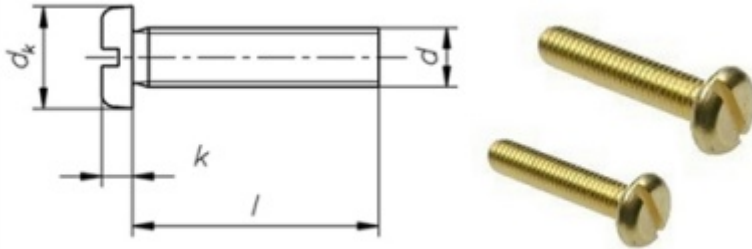

**DIN 85 Brass Screws Brass Slotted Pan head machine Screws DIN EN ISO 1580**

**DIN 85 Brass Screws Brass Slotted Pan head machine Screws DIN EN ISO 1580**

DIN 85 Brass Screws Brass Pan head machine Screws  
DIN EN ISO 1580 Brass Slotted Pan head Screws

**DIN 85 Brass Screws Brass Pan head machine Screws DIN EN ISO 1580 Brass Slotted Pan head Screws**

d	dk	k	L max length
M 3	6	1,8	60
M 4	8,0	2,4	65
M 5	10	3,0	100
M 6	12,0	3,6	120
M8	16.0	4.8	140
M10	20.0	6.0	150