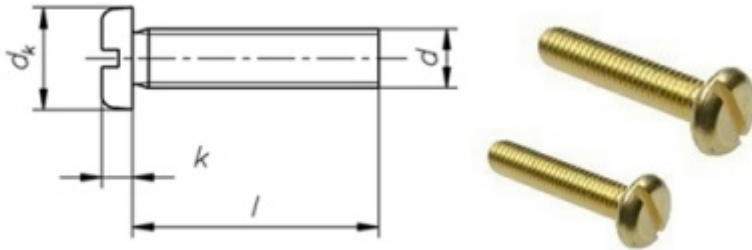

DIN 85 Brass Screws Brass Slotted Pan head machine Screws DIN EN ISO 1580

DIN 85 Brass Screws Brass Slotted Pan head machine Screws DIN EN ISO 1580

DIN 85 Brass Screws Brass Pan head machine Screws
DIN EN ISO 1580 Brass Slotted Pan head Screws

DIN 85 Brass Screws Brass Pan head machine Screws DIN EN ISO 1580 Brass Slotted Pan head Screws

d	dk	k	L max length
M 3	6	1,8	60
M 4	8,0	2,4	65
M 5	10	3,0	100
M 6	12,0	3,6	120
M8	16.0	4.8	140
M10	20.0	6.0	150