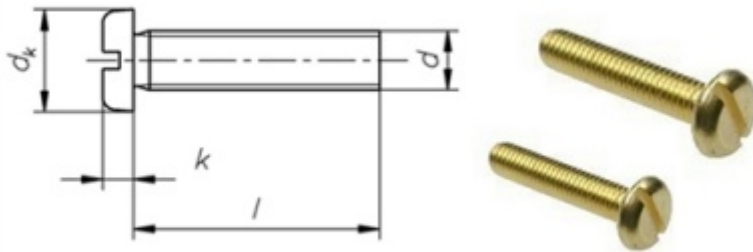

DIN 85 Brass Screws Brass Slotted Pan head machine Screws DIN EN ISO 1580

DIN 85 Brass Screws Brass Slotted Pan head machine Screws DIN EN ISO 1580

DIN 85 Brass Screws Brass Pan head machine Screws
DIN EN ISO 1580 Brass Slotted Pan head Screws

DIN 85 Brass Screws Brass Pan head machine Screws DIN EN ISO 1580 Brass Slotted Pan head Screws

d	dk	k	L max length
M 3	6	1,8	60
M 4	8,0	2,4	65
M 5	10	3,0	100
M 6	12,0	3,6	120
M8	16.0	4.8	140
M10	20.0	6.0	150